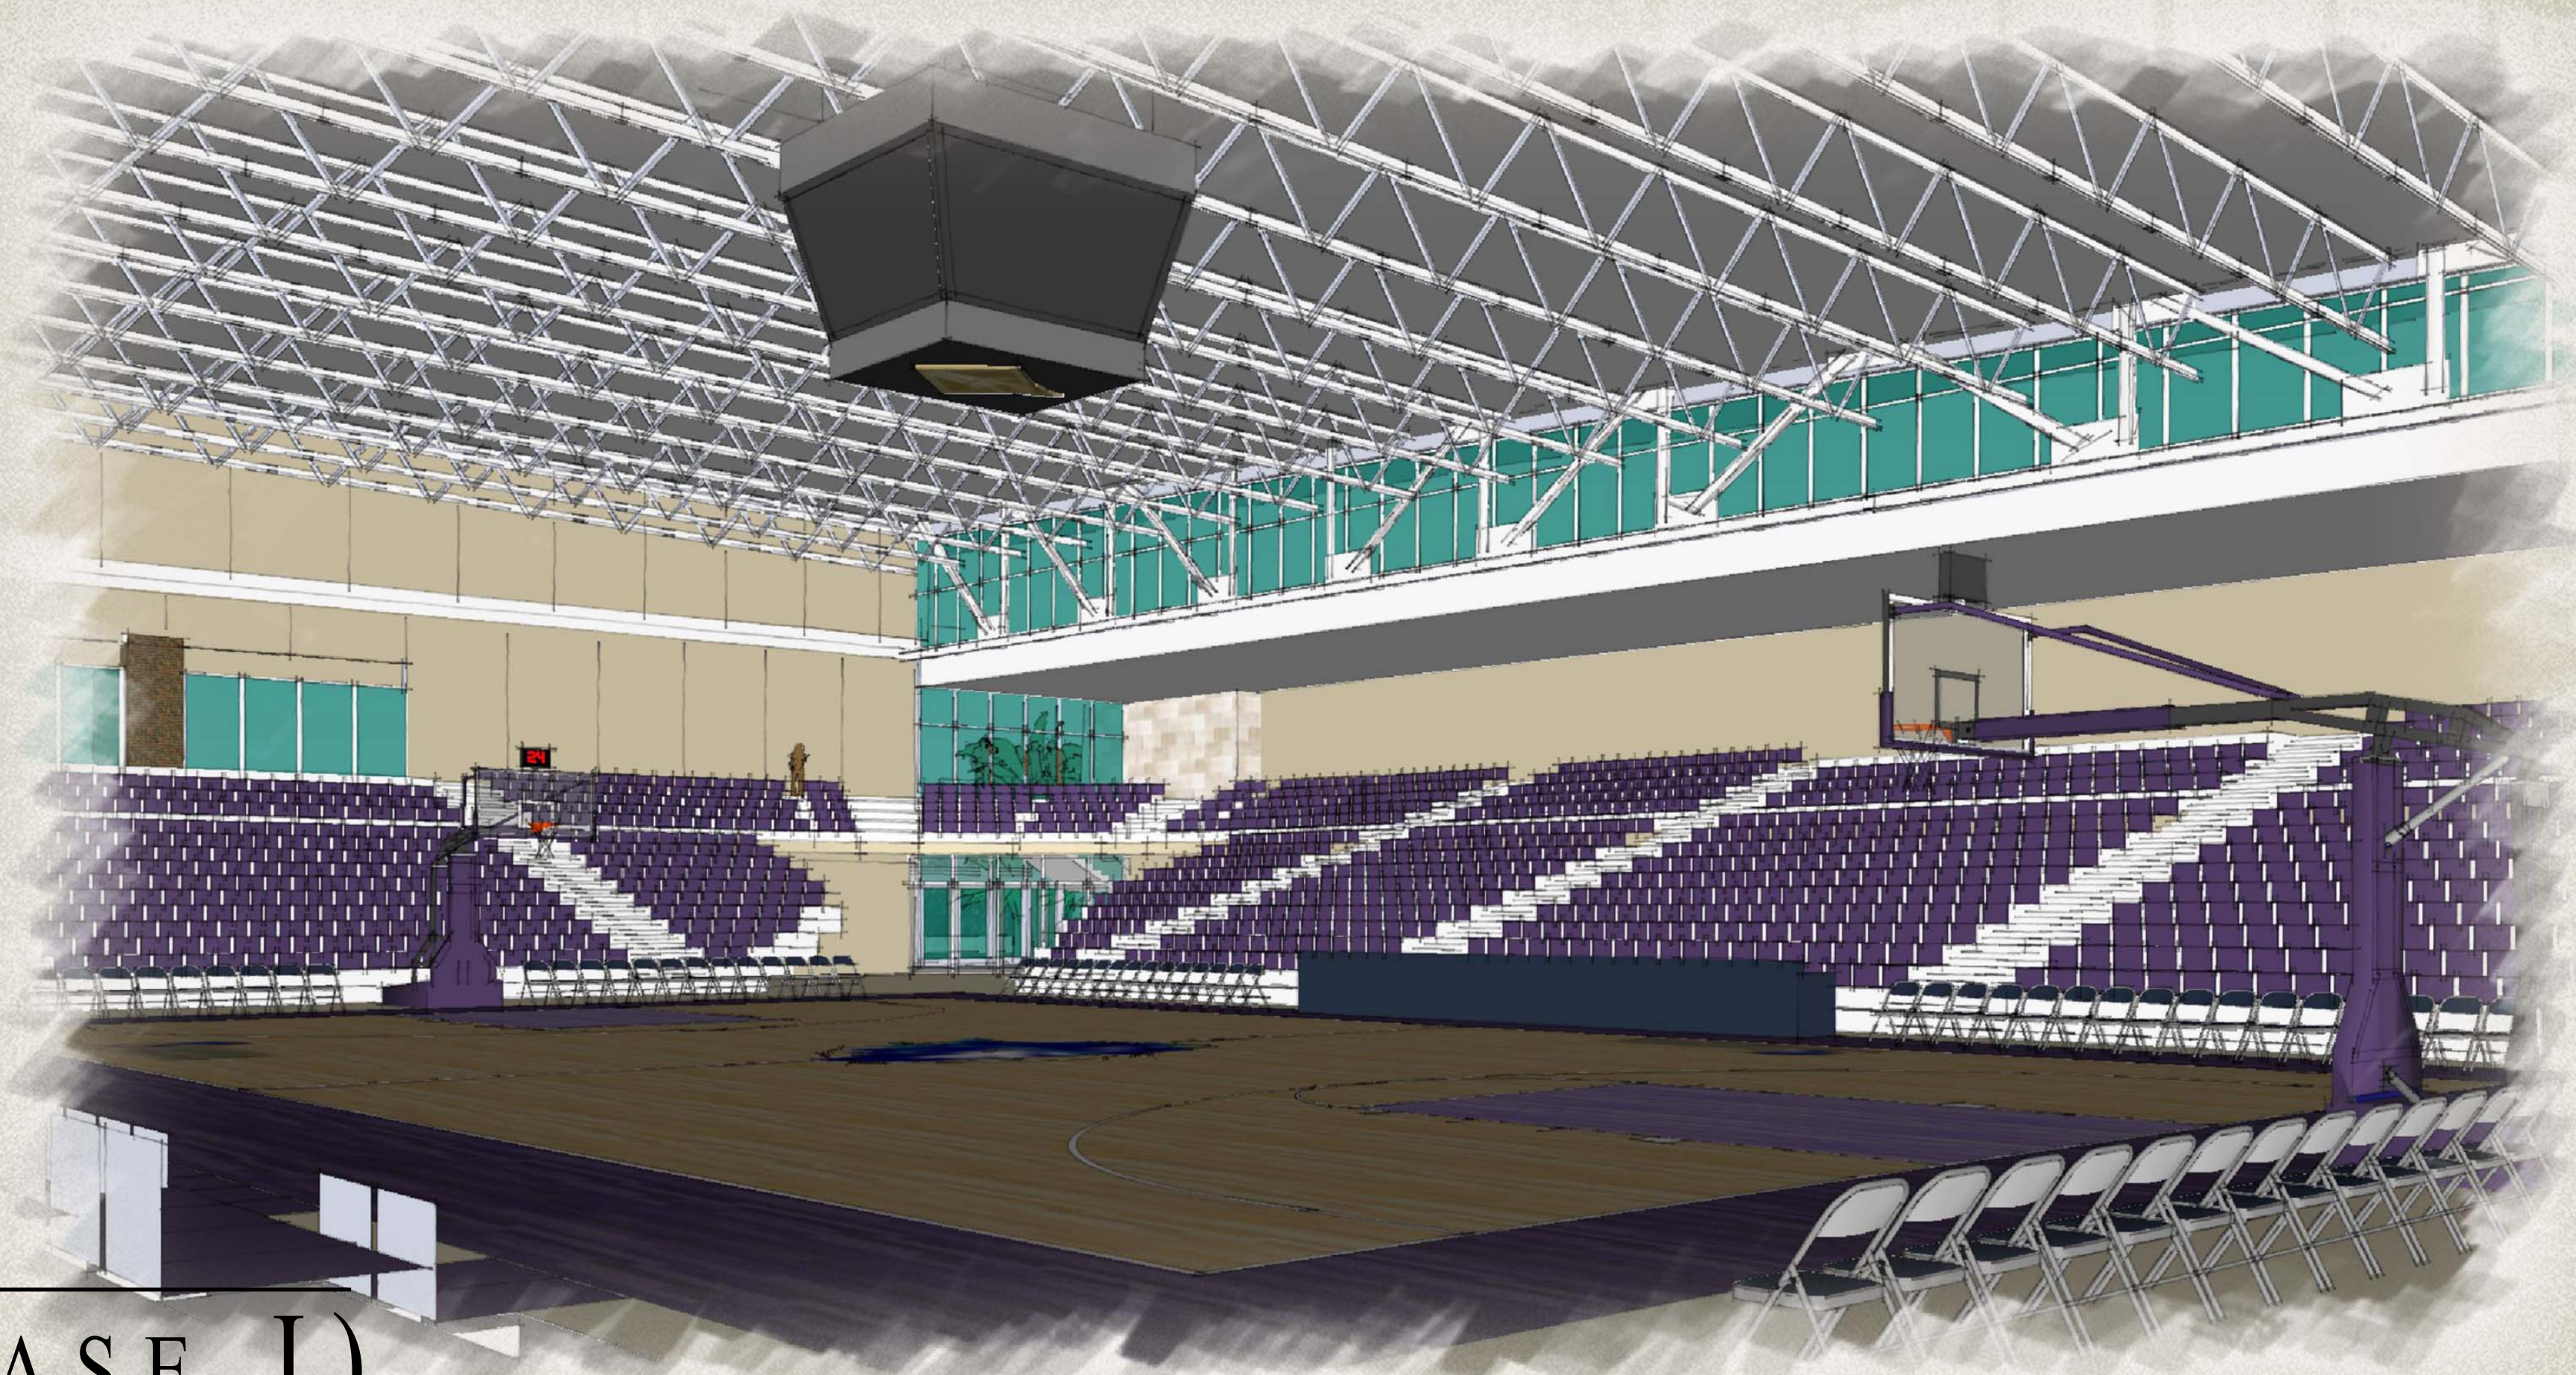

SCALE: 1" = 100'

STUDENT ACTIVITY CENTER (PHASE I)

FLORIDA SOUTHWESTERN

FORT MYERS, FLORIDA

FLORIDA SOUTHWESTERN STATE COLLEGE

FLOOR PLANS

SCALE: 1/16" = 1'-0"

FIRST FLOOR

SECOND FLOOR

STUDENT ACTIVITY CENTER (PHASE I)

FLORIDA SOUTHWESTERN
FORT MYERS, FLORIDA

FLORIDA
SOUTHWESTERN
STATE COLLEGE

 FLYNN-FINDERUP
ARCHITECTS
AA26002818 Established 1985

STUDENT ACTIVITY CENTER (PHASE I)

FLORIDA SOUTHWESTERN
FORT MYERS, FLORIDA

FLORIDA
SOUTHWESTERN
STATE COLLEGE

STUDENT ACTIVITY CENTER (PHASE I)

FLORIDA SOUTHWESTERN

FORT MYERS, FLORIDA

FLORIDA
SOUTHWESTERN
STATE COLLEGE

FLYNN-FINDERUP

ARCHITECTS
AA26002818 Established 1985