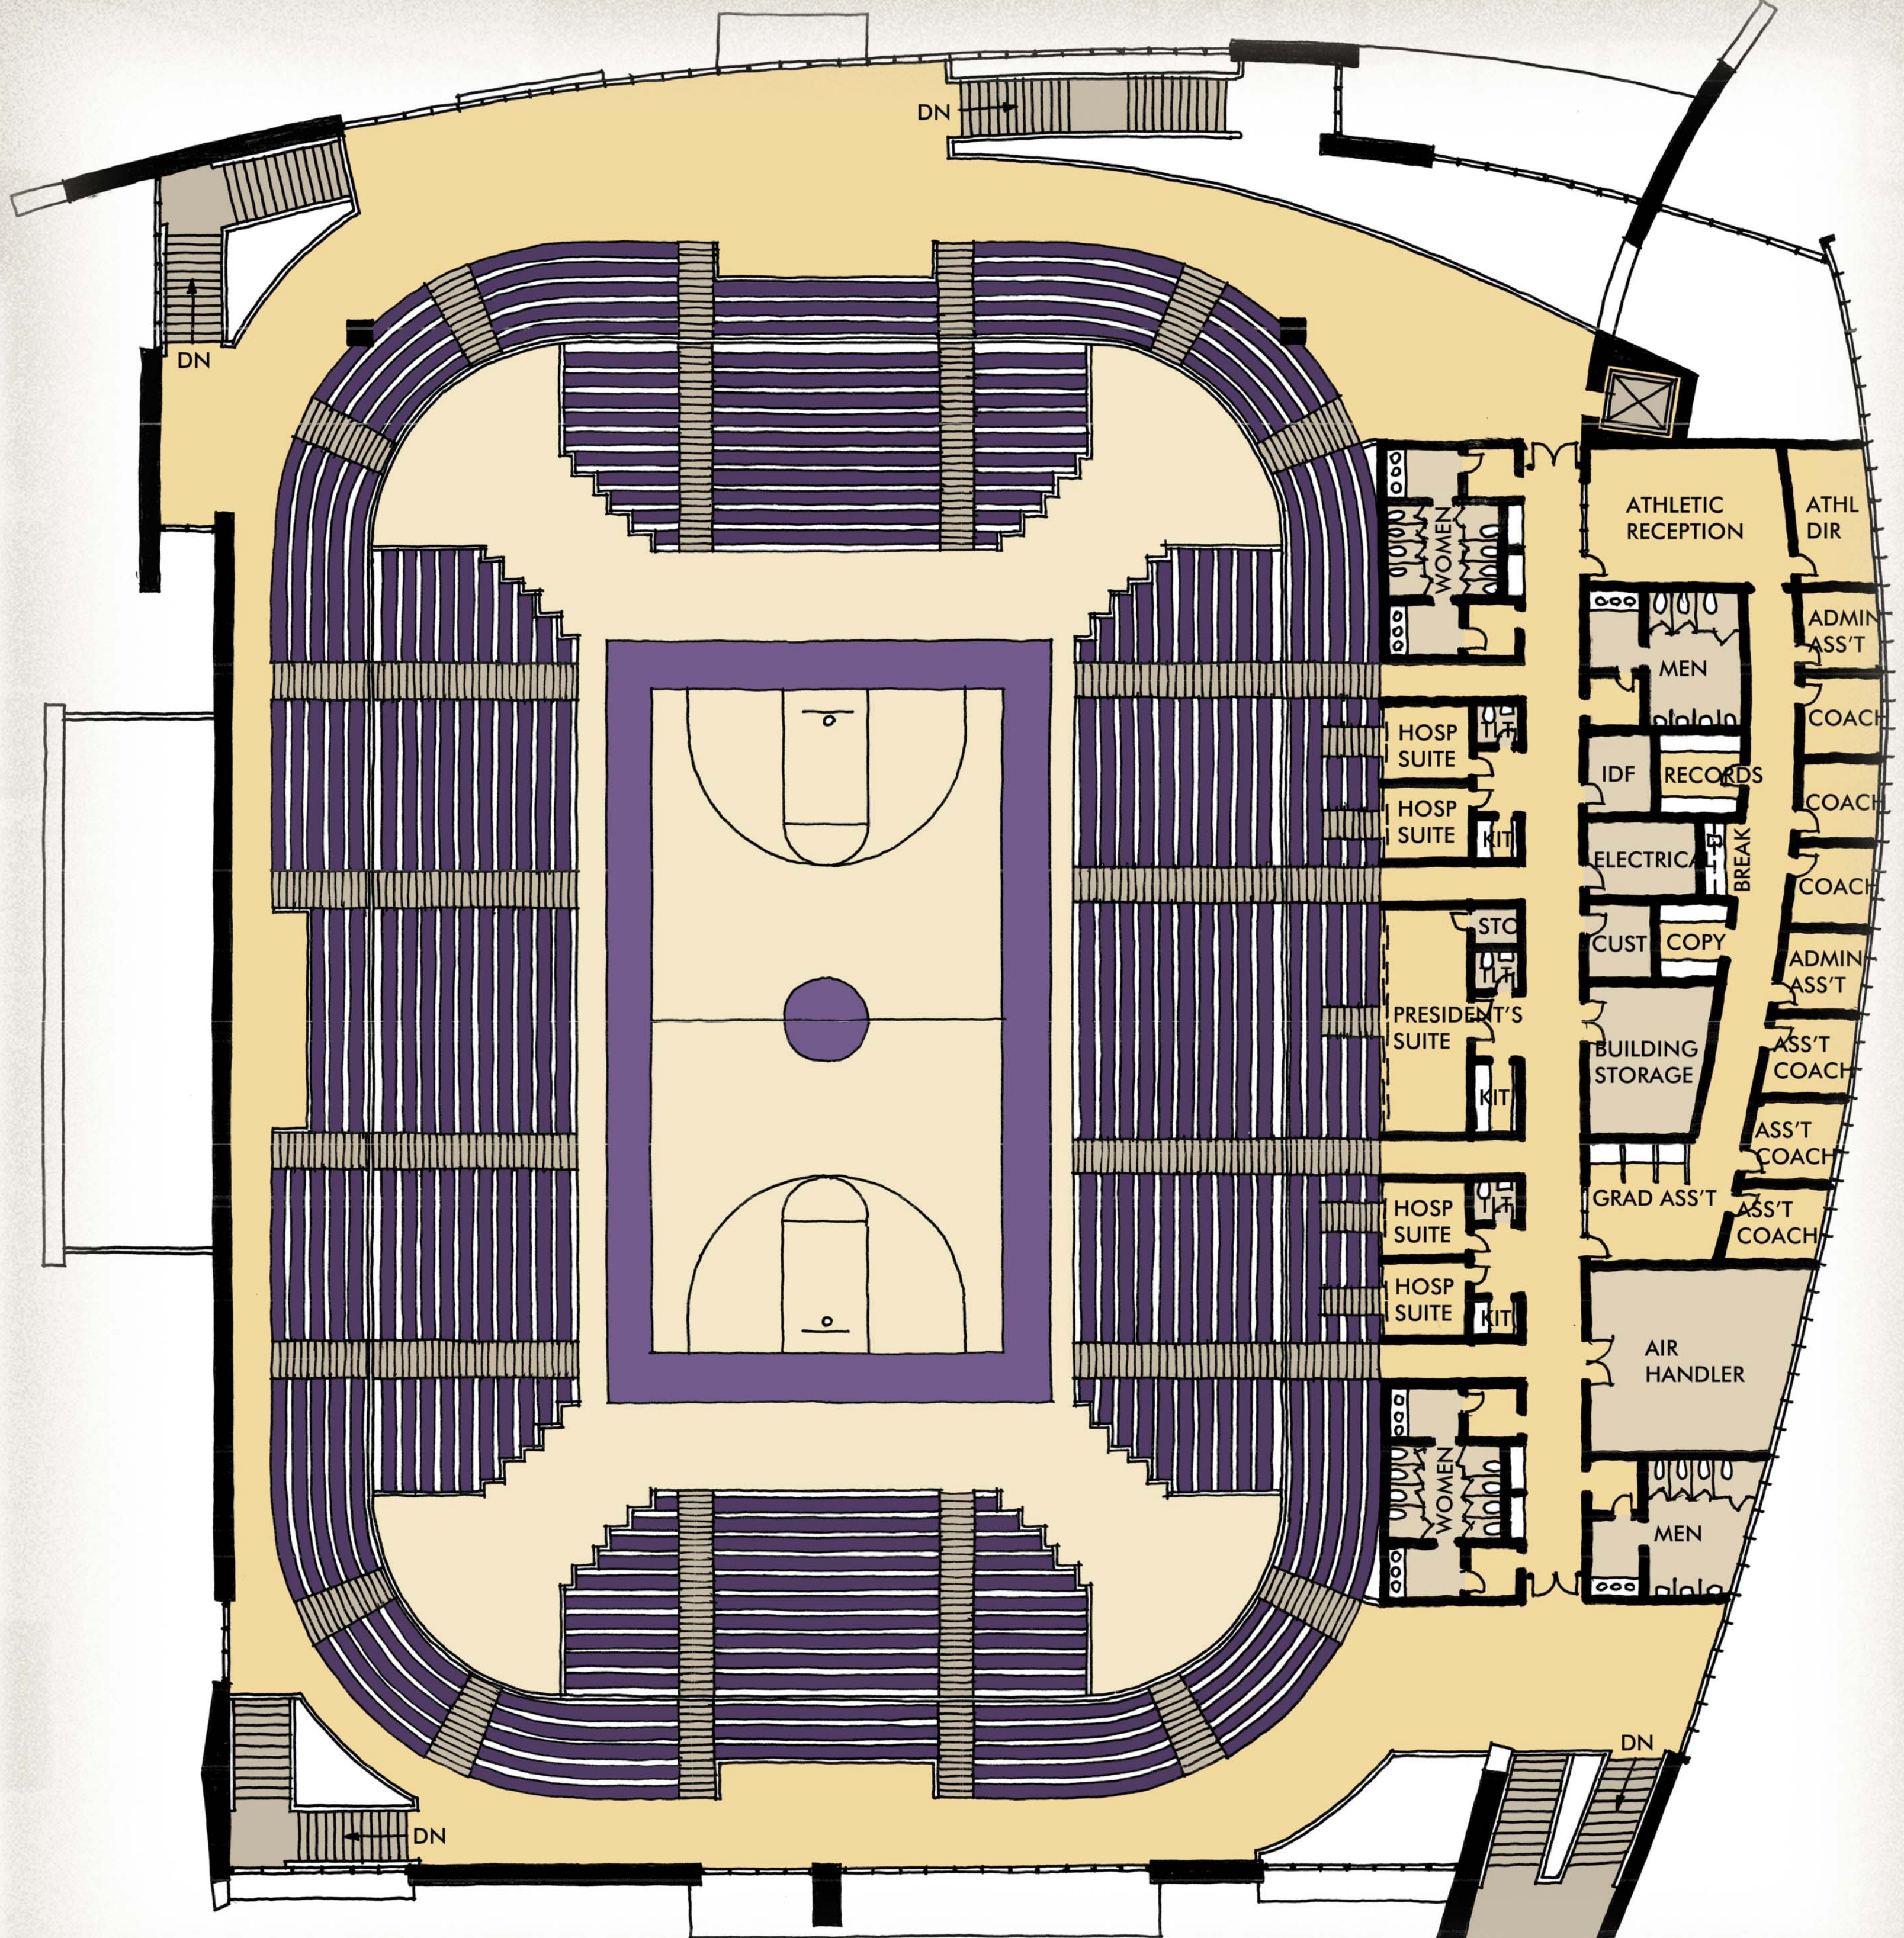

STUDENT ACTIVITY CENTER (PHASE I)

FLORIDA SOUTH WESTERN

FORT MYERS, FLORIDA

FLORIDA
SOUTH WESTERN
STATE COLLEGE

FLYNN-FINDERUP

ARCHITECTS
AA26002818 Established 1985

CAMPUS MAP

SITE PLAN

SCALE: 1" = 100'

STUDENT ACTIVITY CENTER (PHASE I)

FLORIDA SOUTHWESTERN

FORT MYERS, FLORIDA

FLORIDA SOUTHWESTERN STATE COLLEGE

FLOOR PLANS

SCALE: 1/16" = 1'-0"

FIRST FLOOR

SECOND FLOOR

STUDENT ACTIVITY CENTER (PHASE I)

FLORIDA SOUTHWESTERN
FORT MYERS, FLORIDA

FLORIDA
SOUTHWESTERN
STATE COLLEGE

 FLYNN-FINDERUP
ARCHITECTS
AA26002818 Established 1985

STUDENT ACTIVITY CENTER (PHASE I)