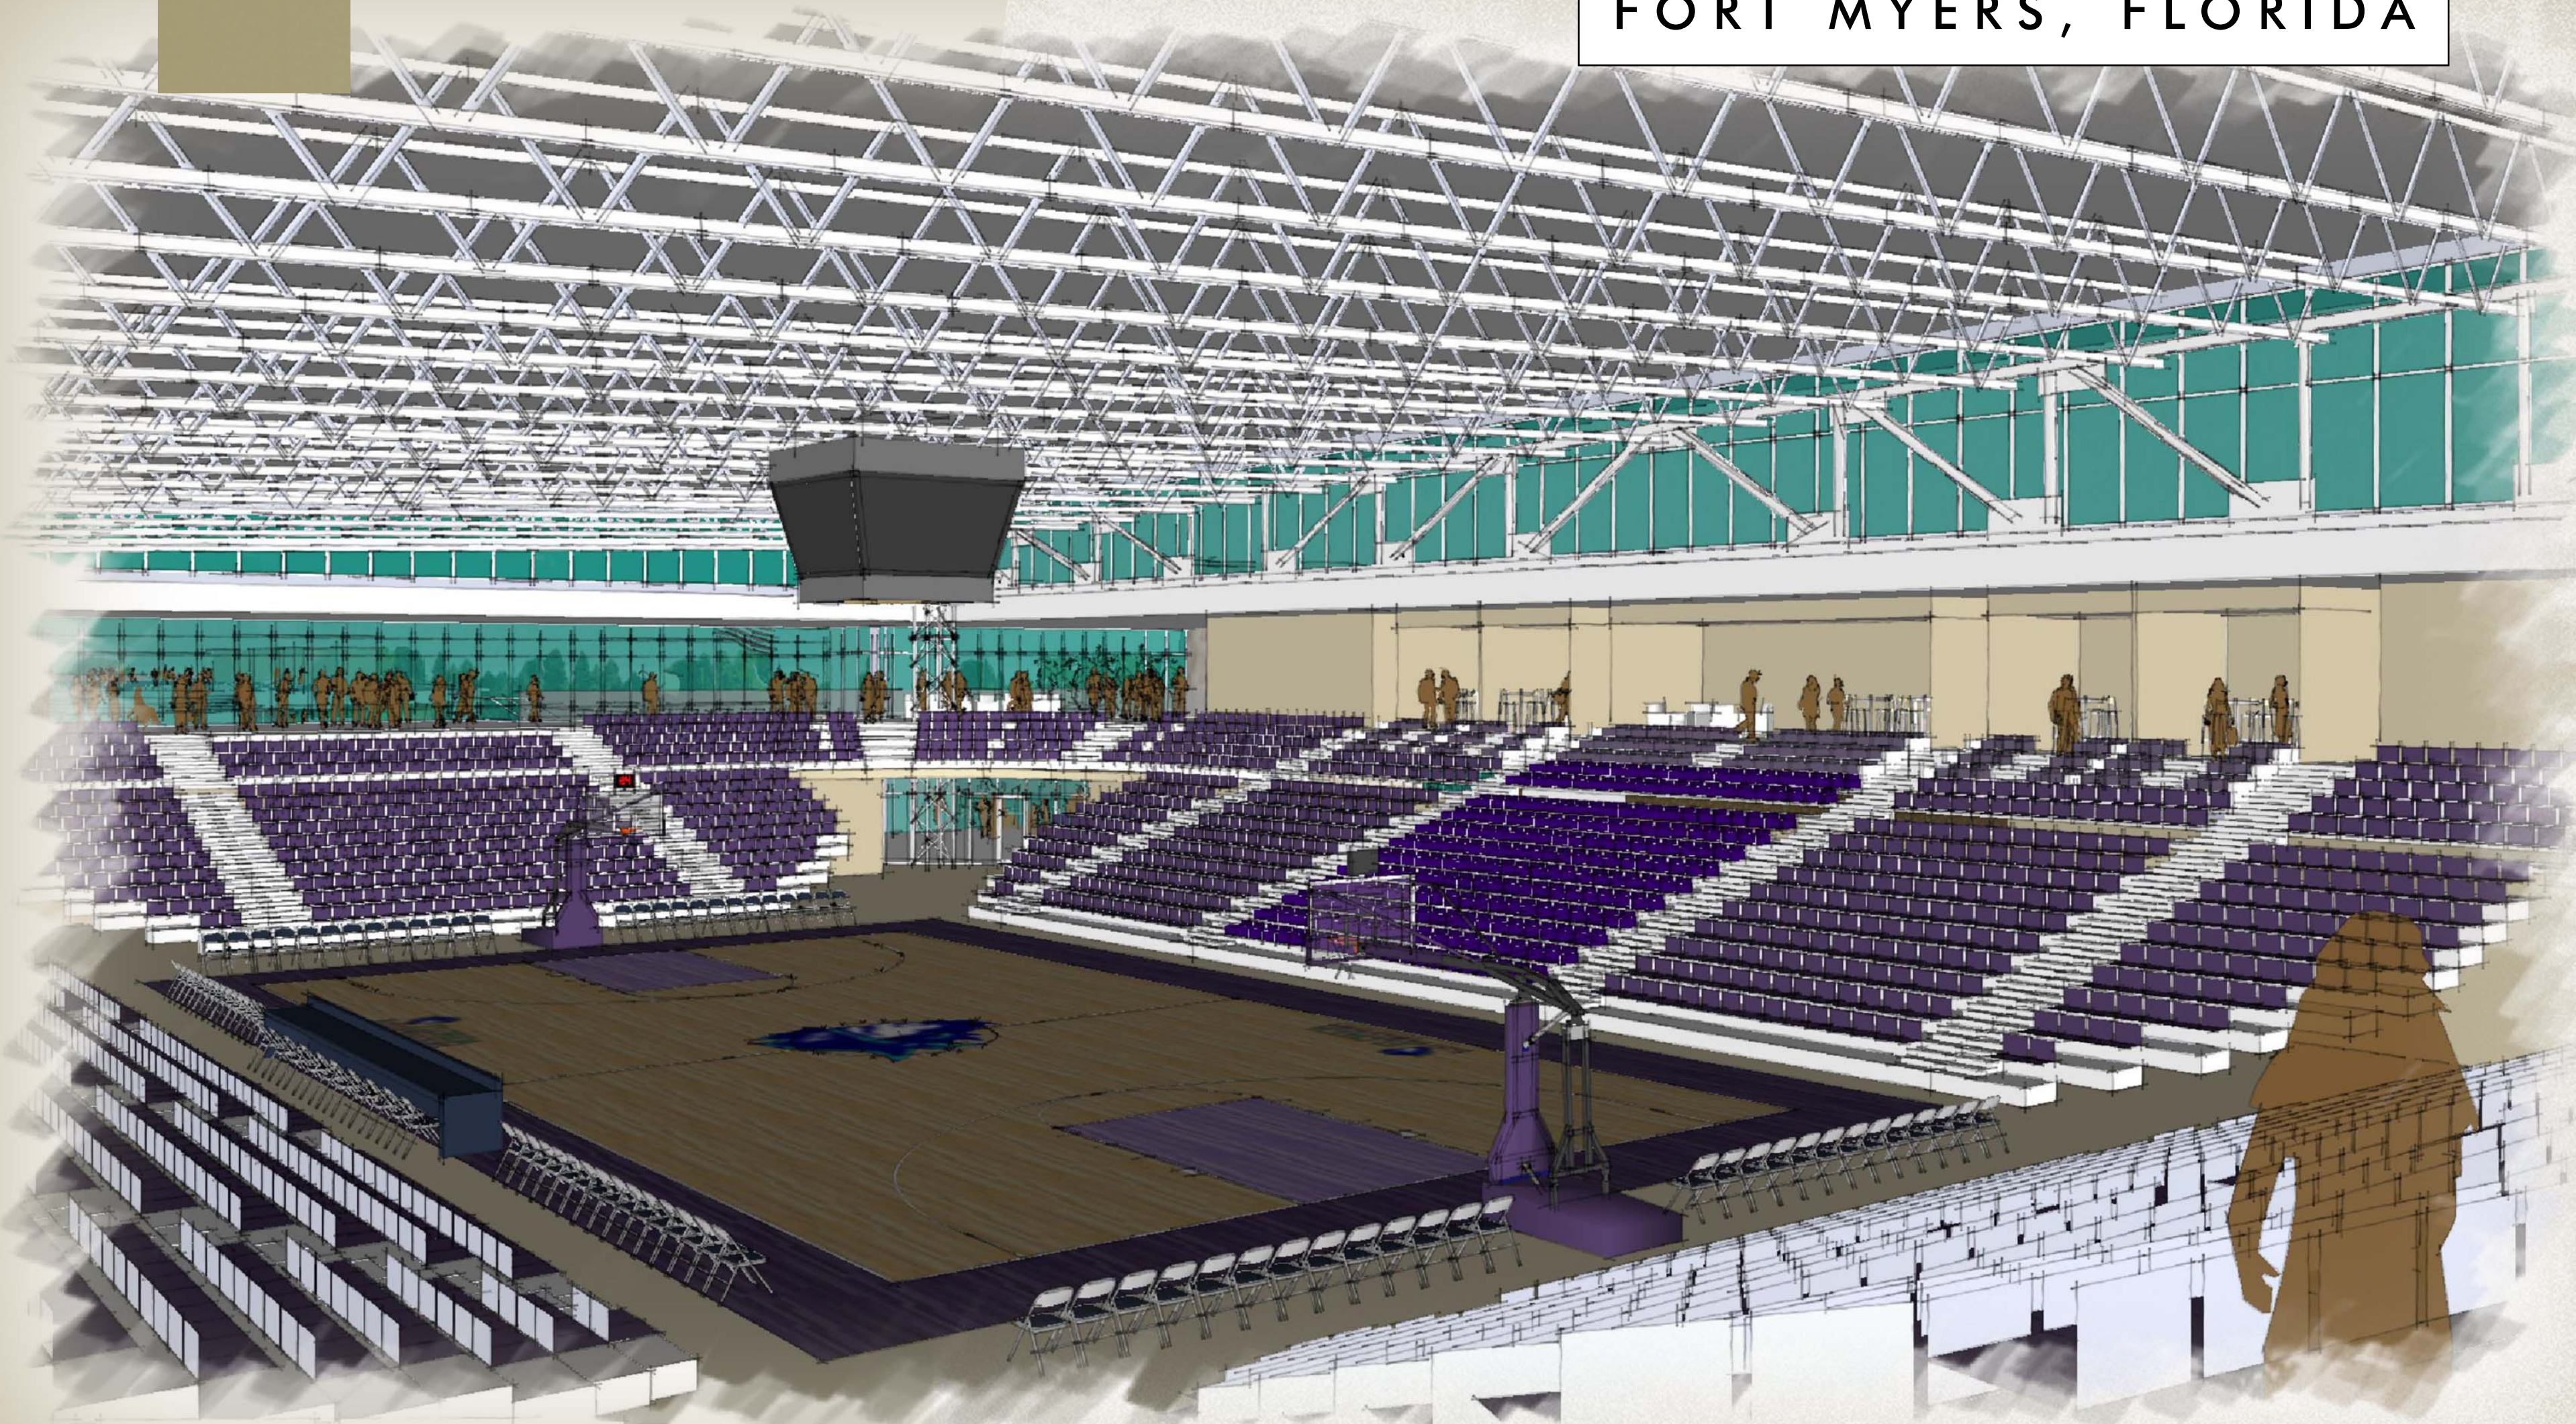

SECOND FLOOR

STUDENT ACTIVITY CENTER (PHASE I)

FLORIDA SOUTHWESTERN
FORT MYERS, FLORIDA

FLORIDA
SOUTHWESTERN
STATE COLLEGE

 FLYNN-FINDERUP
ARCHITECTS
AA26002818 Established 1985

STUDENT ACTIVITY CENTER (PHASE I)

FLORIDA SOUTHWESTERN
FORT MYERS, FLORIDA

FLORIDA
SOUTHWESTERN
STATE COLLEGE

STUDENT ACTIVITY CENTER (PHASE I)

FLORIDA SOUTHWESTERN

FORT MYERS, FLORIDA

FLORIDA
SOUTHWESTERN
STATE COLLEGE

FLYNN-FINDERUP

ARCHITECTS
AA26002818 Established 1985