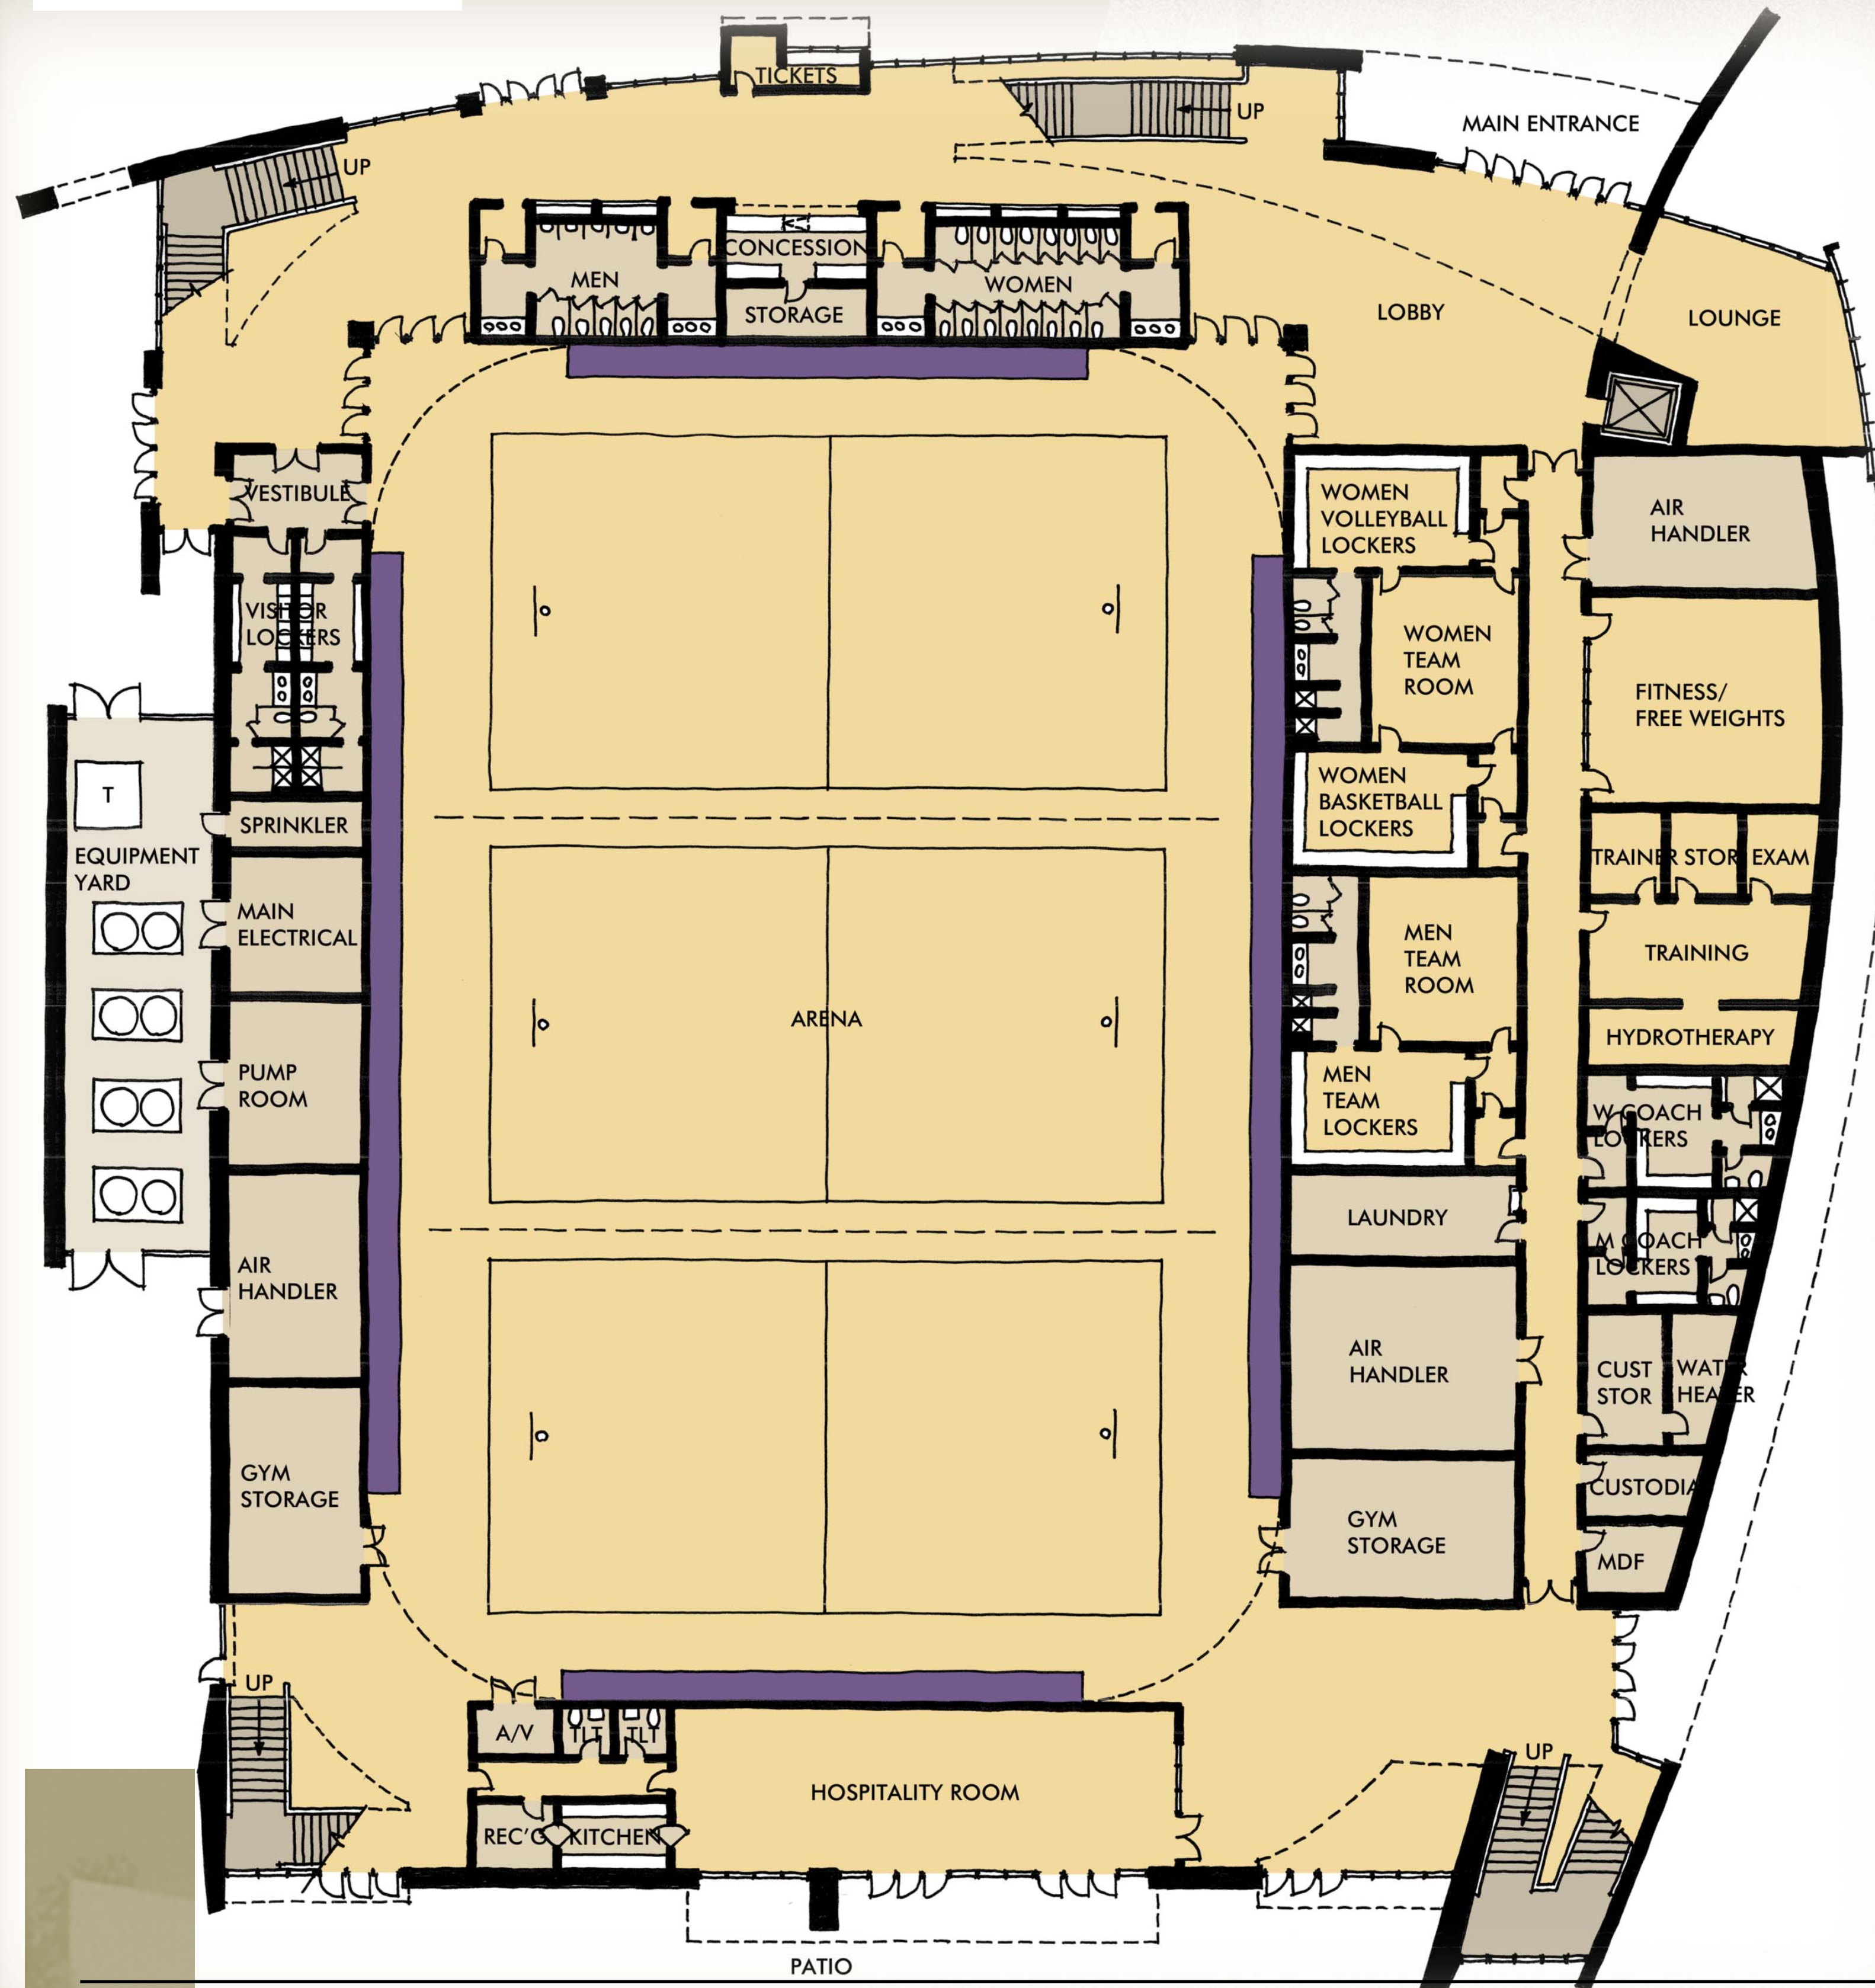

SCALE: 1" = 100'

STUDENT ACTIVITY CENTER (PHASE I)

FLORIDA SOUTHWESTERN

FORT MYERS, FLORIDA

FLORIDA SOUTHWESTERN STATE COLLEGE

FLOOR PLANS

SCALE: 1/16" = 1'-0"

FIRST FLOOR

SECOND FLOOR

STUDENT ACTIVITY CENTER (PHASE I)

FLORIDA SOUTHWESTERN
FORT MYERS, FLORIDA

FLORIDA
SOUTHWESTERN
STATE COLLEGE

 FLYNN-FINDERUP
ARCHITECTS
AA26002818 Established 1985

STUDENT ACTIVITY CENTER (PHASE I)