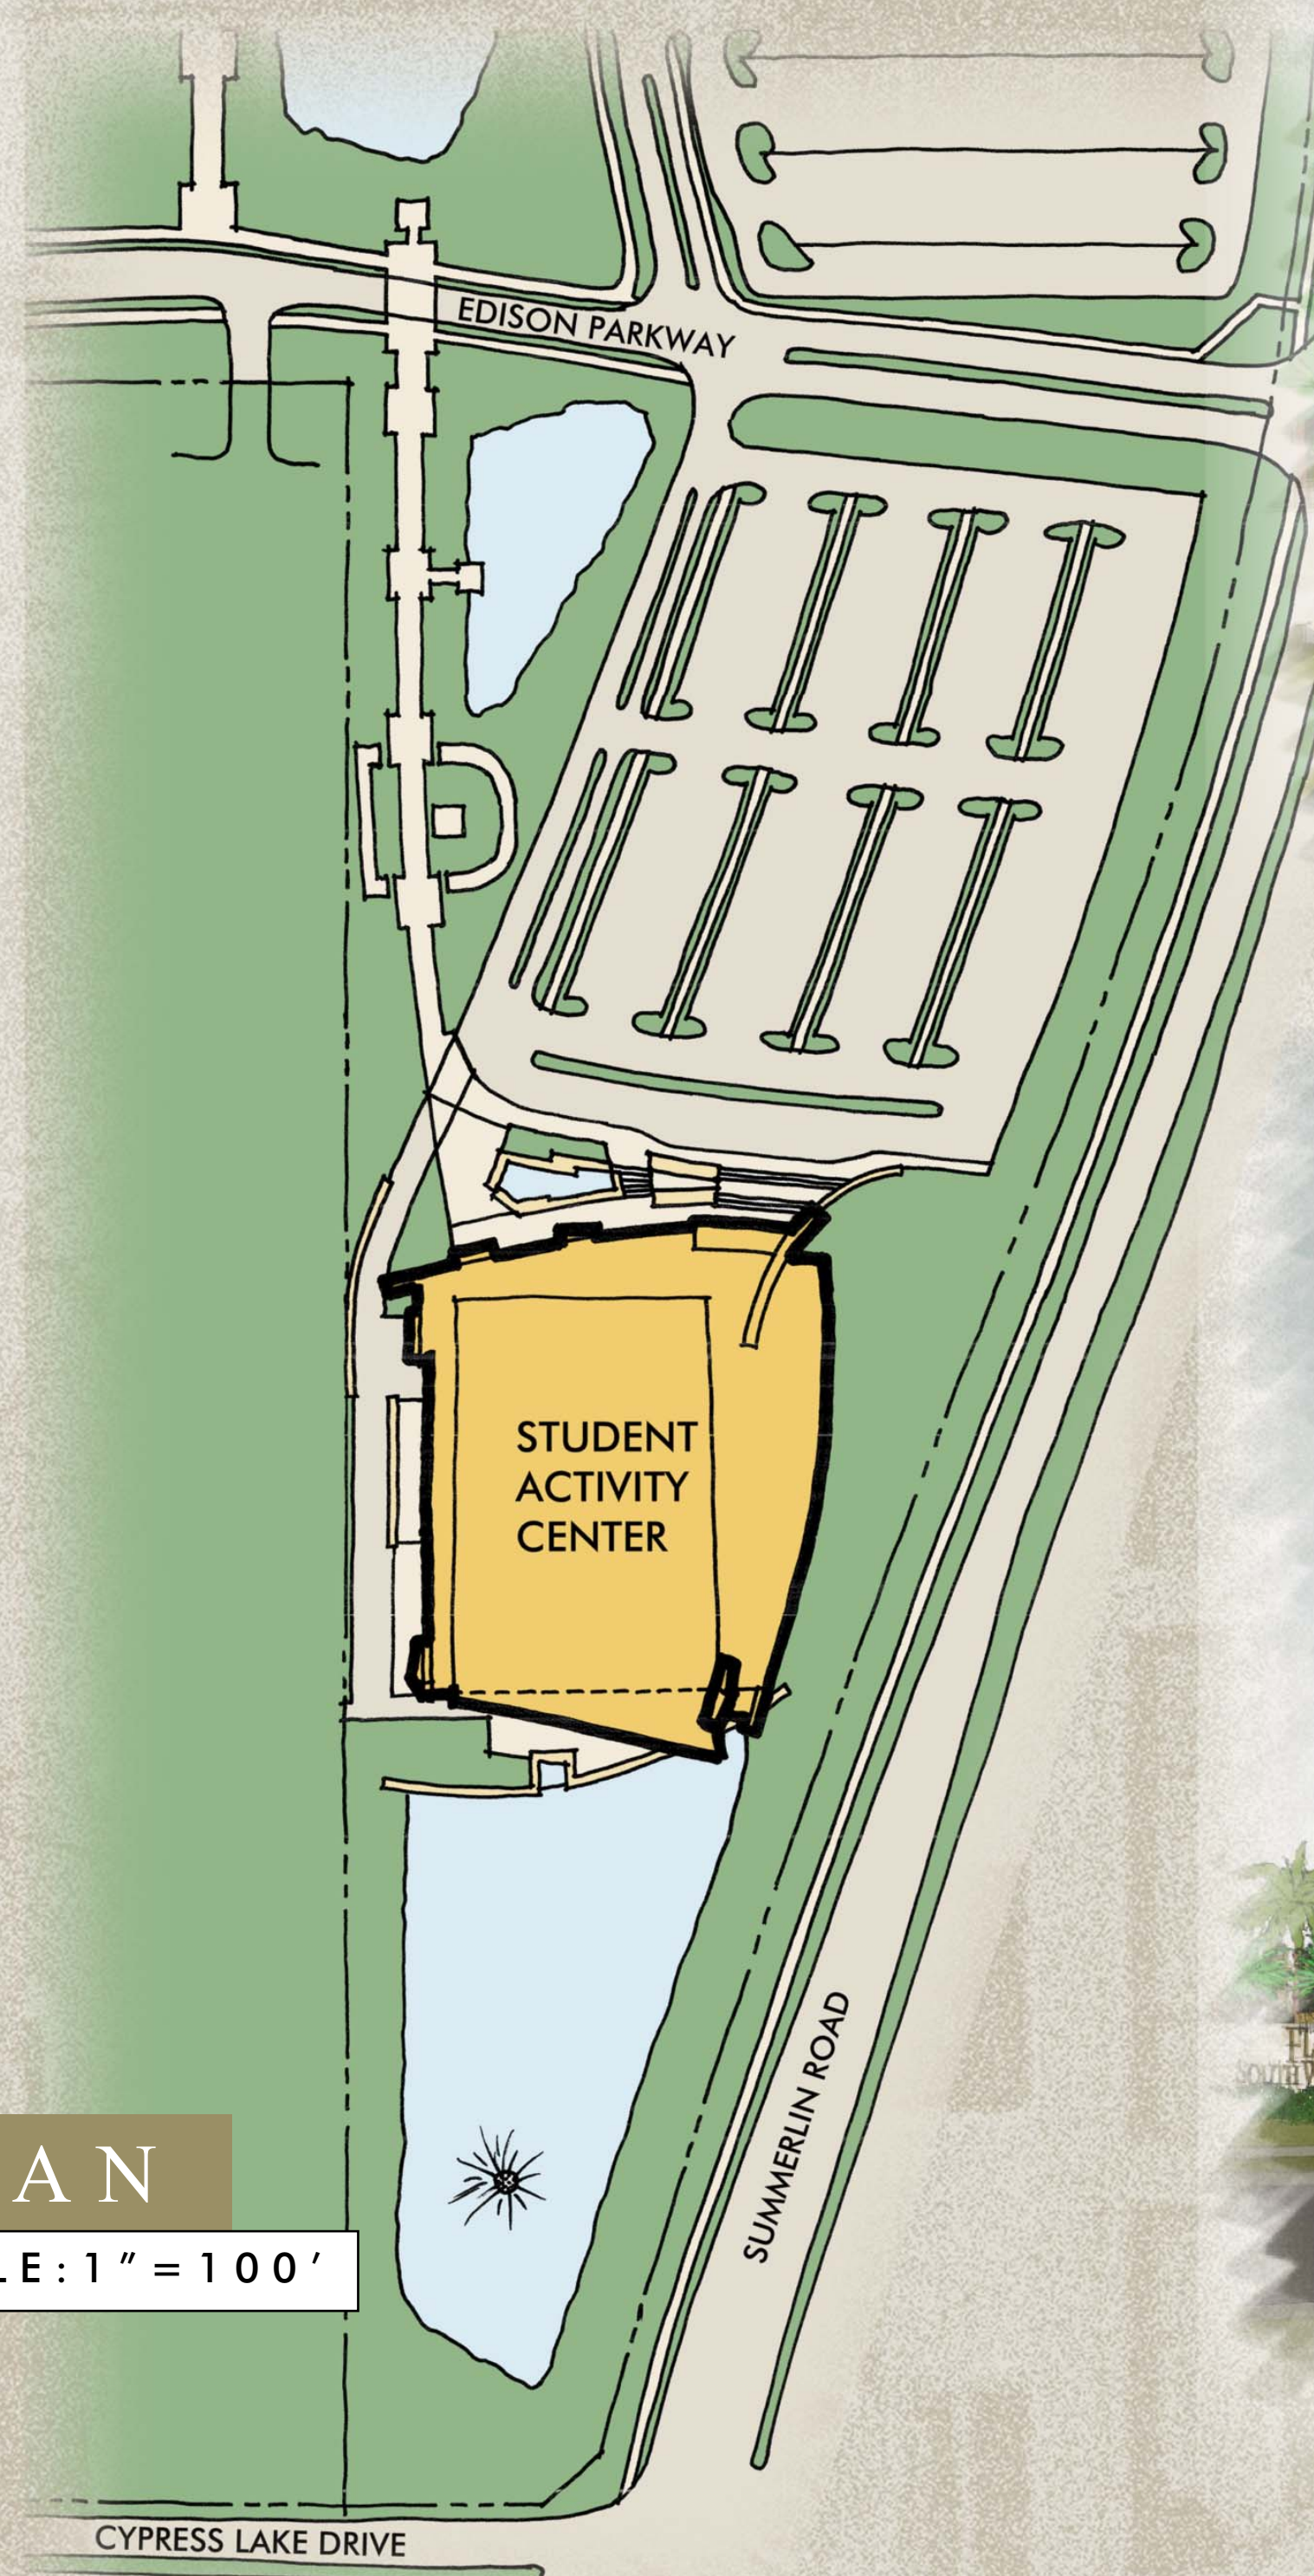

STUDENT ACTIVITY CENTER (PHASE I)

FLORIDA SOUTH WESTERN

FORT MYERS, FLORIDA

FLORIDA
SOUTH WESTERN
STATE COLLEGE

FLYNN-FINDERUP

ARCHITECTS
AA26002818 Established 1985

CAMPUS MAP

SITE PLAN

SCALE: 1" = 100'

STUDENT ACTIVITY CENTER (PHASE I)

FLORIDA SOUTHWESTERN

FORT MYERS, FLORIDA

FLORIDA SOUTHWESTERN STATE COLLEGE

FLOOR PLANS

SCALE: 1/16" = 1'-0"

FIRST FLOOR