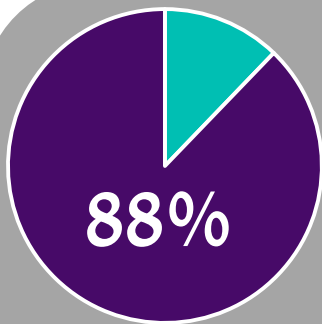

DEDICATE TO GRADUATE

January 2020
Staff/Administration

During the fall semester, new students were invited to complete FSW's First-Time Student Engagement Survey. Results from this survey help us learn more about our students and how we can best support students as they pursue their educational goals.

88% of students stated "my first visit to FSW was a welcoming one."

44% of students "strongly agree" or "agree" that "an FSW staff member learned my name."

44% of students stated "an FSW staff member learned my name."