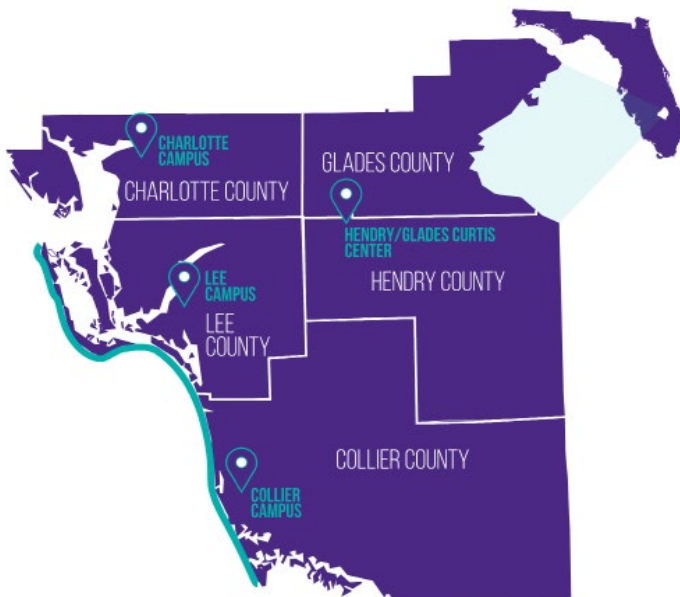

AA—Associate in Arts: An Associate in Arts degree can be tailored so you can transfer into any major in the State University System. Students graduating from FSW with an AA degree are guaranteed by the state of Florida to “have the opportunity to earn a bachelor’s degree at a state university or Florida college offering four-year degrees.” Visit www.fsw.edu/twoplus2 to learn more.

AS—Associate in Science: A two-year program consisting of college level courses to prepare you for entry into employment or specialized bachelor’s degree programs.

CCC—College Credit Certificate: A CCC focuses on a specific job or set of skills. These programs require fewer credits than an associate degree. Credits completed in a CCC may apply to an associates.

ATC—Advanced Technology Certificate: An ATC is available to students who have already been awarded an Associate in Science degree and wish to upgrade their skills.

Limited Access Associate Degree Programs: Health Science degrees listed under Limited Access Associate Degree programs have additional admissions requirements. These degrees prepare students for jobs in high demand health occupations. Please go to www.fsw.edu/programs to learn more.

OUR LOCATIONS

Charlotte Campus
26300 Airport Rd.
Punta Gorda, FL 33950
www.FSW.edu/charlotte

Hendry/Glades Curtis Center
1092 East Cowboy Way
LaBelle, FL 33935
www.FSW.edu/hendryglades

Collier Campus
7505 Grand Lely Dr.
Naples, FL 34113
www.FSW.edu/collier

Thomas Edison (Lee) Campus
8099 College Parkway
Fort Myers, FL 33919
www.FSW.edu/lee

Questions? Visit: www.FSW.edu/about/contact