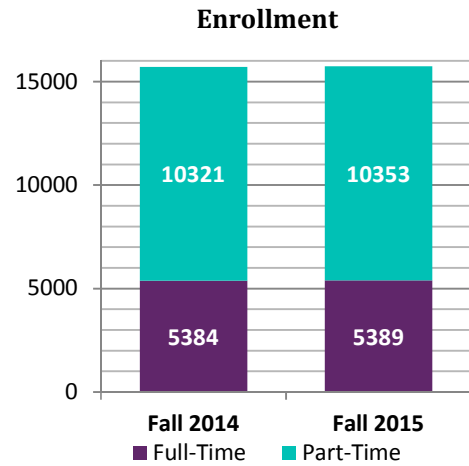

Florida SouthWestern State College

Fall 2015 Enrollment

Published by the Office of Institutional Research

Enrollment	Fall 2014		Fall 2015		Percent Change
	n	%	n	%	
Total	15705	100.0%	15742	100.0%	0.2%
Full-Time	5384	34.3%	5389	34.2%	0.1%
Part-Time	10321	65.7%	10353	65.8%	0.3%
FTE*	4475	---	4647	---	3.8%

Credit Hour Production	Fall 2015		FTE* per Campus	Fall 2015
	n	%		
Total	139424	100.0%	Total	4647
Lee	71663	51.4%	Lee	2389
Collier	24775	17.8%	Collier	826
Charlotte	11926	8.6%	Charlotte	398
Hendry/Glades	3036	2.2%	Hendry/Glades	101
FSW Online	28024	20.1%	FSW Online	934