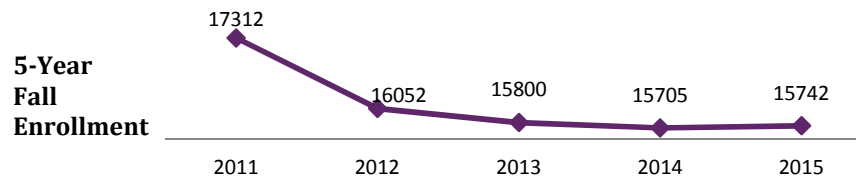

Residency Status	n	%
FL Resident	12508	79.5%
Non-FL Resident	544	3.5%
F1 Non-Resident	24	0.2%
Dual Enrollment	2666	16.9%