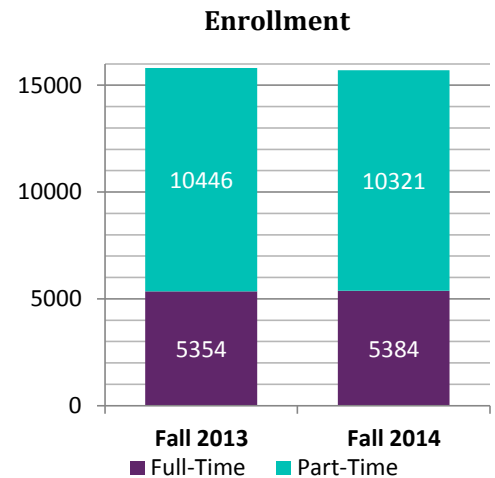

Florida SouthWestern State College

Fall 2014 Enrollment

Published by the Office of Institutional Research

Enrollment	Fall 2013		Fall 2014		Percent Change
	n	%	n	%	
Total	15800	100.0%	15705	100.0%	-0.6%
Full-Time	5354	33.9%	5384	34.3%	0.6%
Part-Time	10446	66.1%	10321	65.7%	-1.2%
FTE*	4639	---	4475	---	-3.5%

Credit Hour Production	Fall 2014		FTE* per Campus	Fall 2014
	n	%		
Total	134262	100.0%	Total	4475
Lee	71262	53.1%	Lee	2375
Collier	23170	17.3%	Collier	772
Charlotte	11583	8.6%	Charlotte	386
Hendry/Glades	2669	2.0%	Hendry/Glades	89
FSW Online	25578	19.1%	FSW Online	853