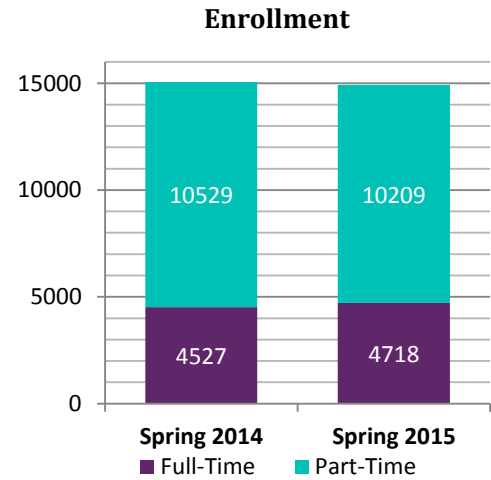

Florida SouthWestern State College

Spring 2015 Enrollment

Published by the Office of Institutional Research

Enrollment	Spring 2014		Spring 2015		Percent Change
	n	%	n	%	
Total	15056	100.0%	14927	100.0%	-0.9%
Full-Time	4527	30.1%	4718	31.6%	4.2%
Part-Time	10529	69.9%	10209	68.4%	-3.0%
FTE*	4265	---	4202	---	-1.5%

Credit Hour Production	Spring 2015		FTE* per Campus	Spring 2015
	n	%		
Total	126061	100.0%	Total	4202
Lee	64851	51.4%	Lee	2162
Collier	21091	16.7%	Collier	703
Charlotte	10529	8.4%	Charlotte	351
Hendry/Glades	2236	1.8%	Hendry/Glades	75
FSW Online	27354	21.7%	FSW Online	912

Residency Status	n	%
FL Resident	11866	79.5%
Non-FL Resident	401	2.7%
F1 Non-Resident	23	0.2%
Dual Enrollment	2637	17.7%